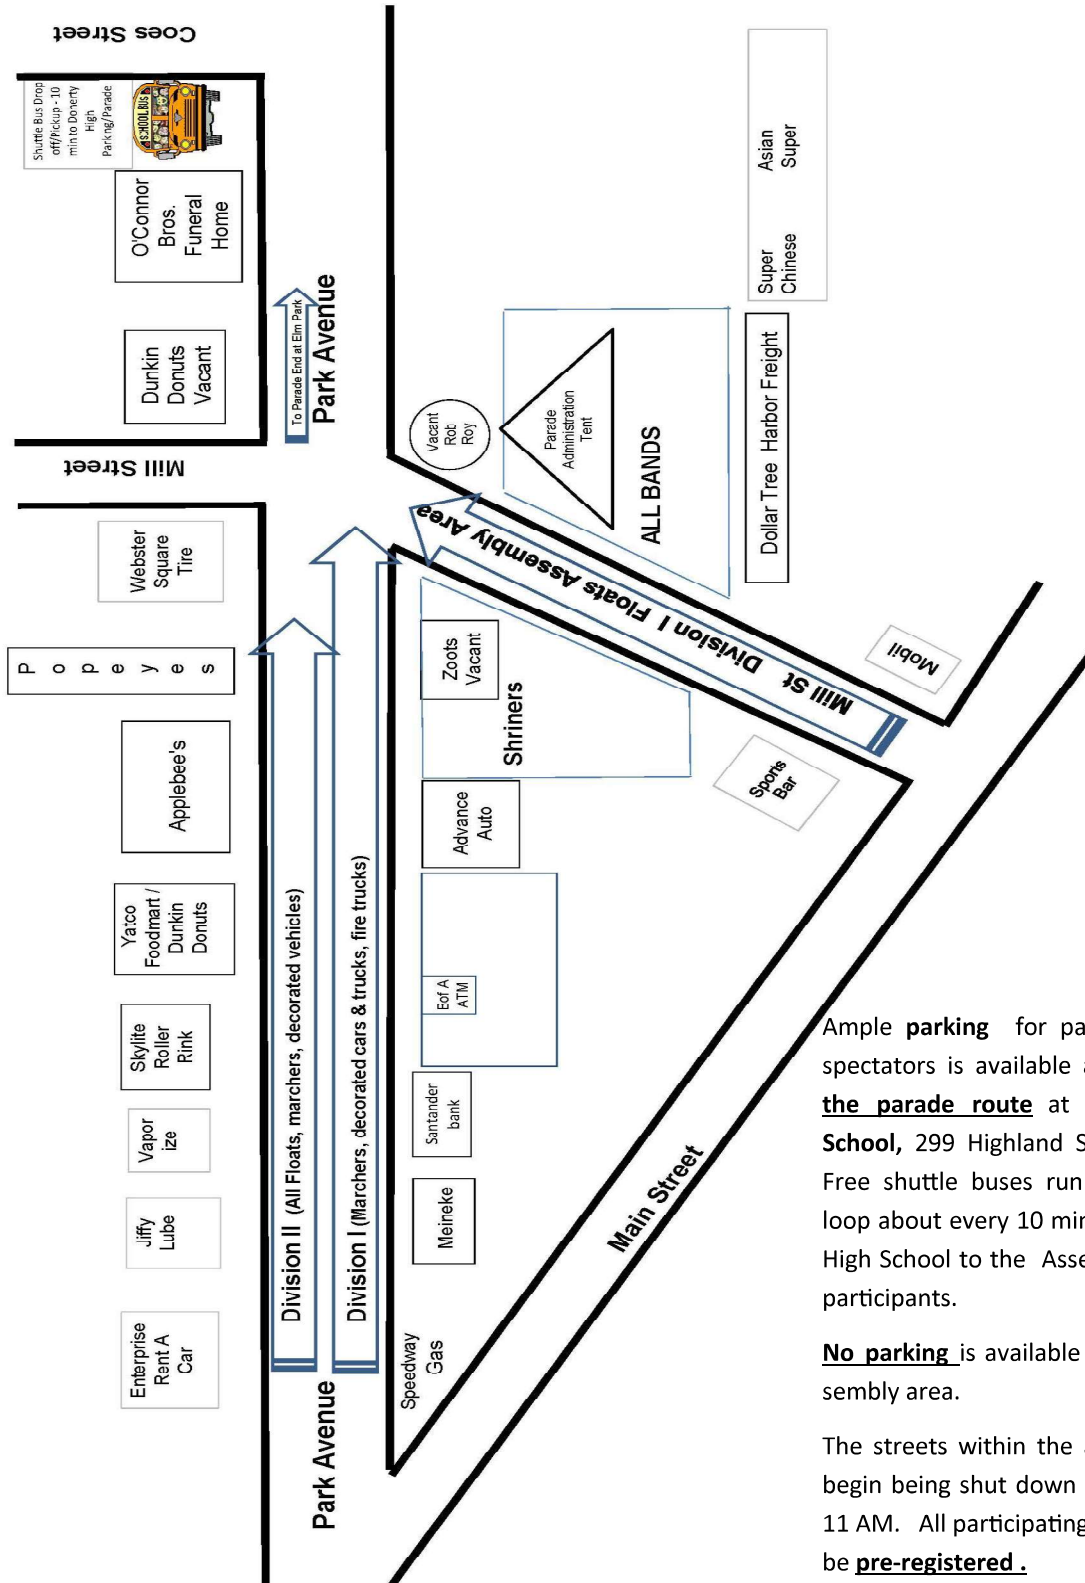

Worcester County St. Patrick's Parade Assembly Area Map

Ample **parking** for participants and spectators is available at the **end of the parade route** at **Doherty High School**, 299 Highland St., Worcester. Free shuttle buses run a continuous loop about every 10 minutes from the High School to the Assembly Area for participants.

No parking is available within the assembly area.

The streets within the assembly area begin being shut down to vehicles at 11 AM. All participating vehicles must be **pre-registered**.